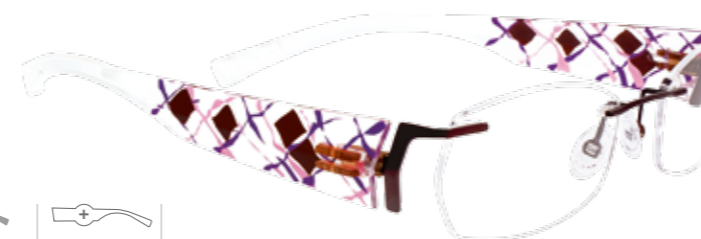

brun brown braun	ZG452 - Scottish limonade lemonade limonade	ZG005 mandarine tangerine mandarine

RA005