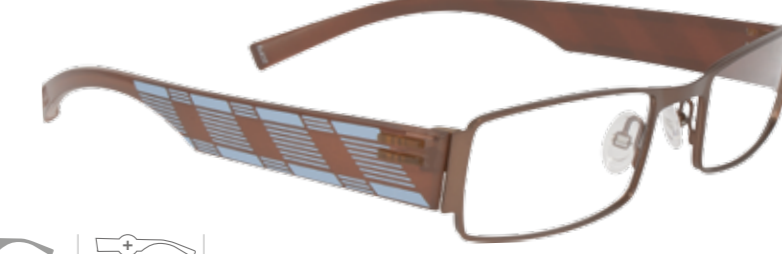

marron satin satin brown satin braun	ZC932 - Sonic marron brown braun	ZC005 mandarine tangerine mandarine