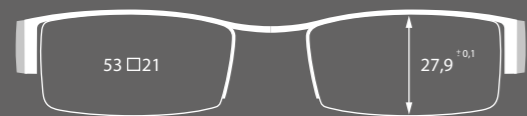

Face Front Mittelteil	Branche Temple Bügel	Branche conseillée Advised Temple Empfohlenen Bügel

→ Retrouvez ces branches p 53
See these temples p 53
Bügelinfo seite 53

→ Retrouvez ces branches p53
See these temples p 53
Bügelinfo seite 53

Face Front Mittelteil	Branche Temple Bügel	Branche conseillée Advised Temple Empfohlenen Bügel